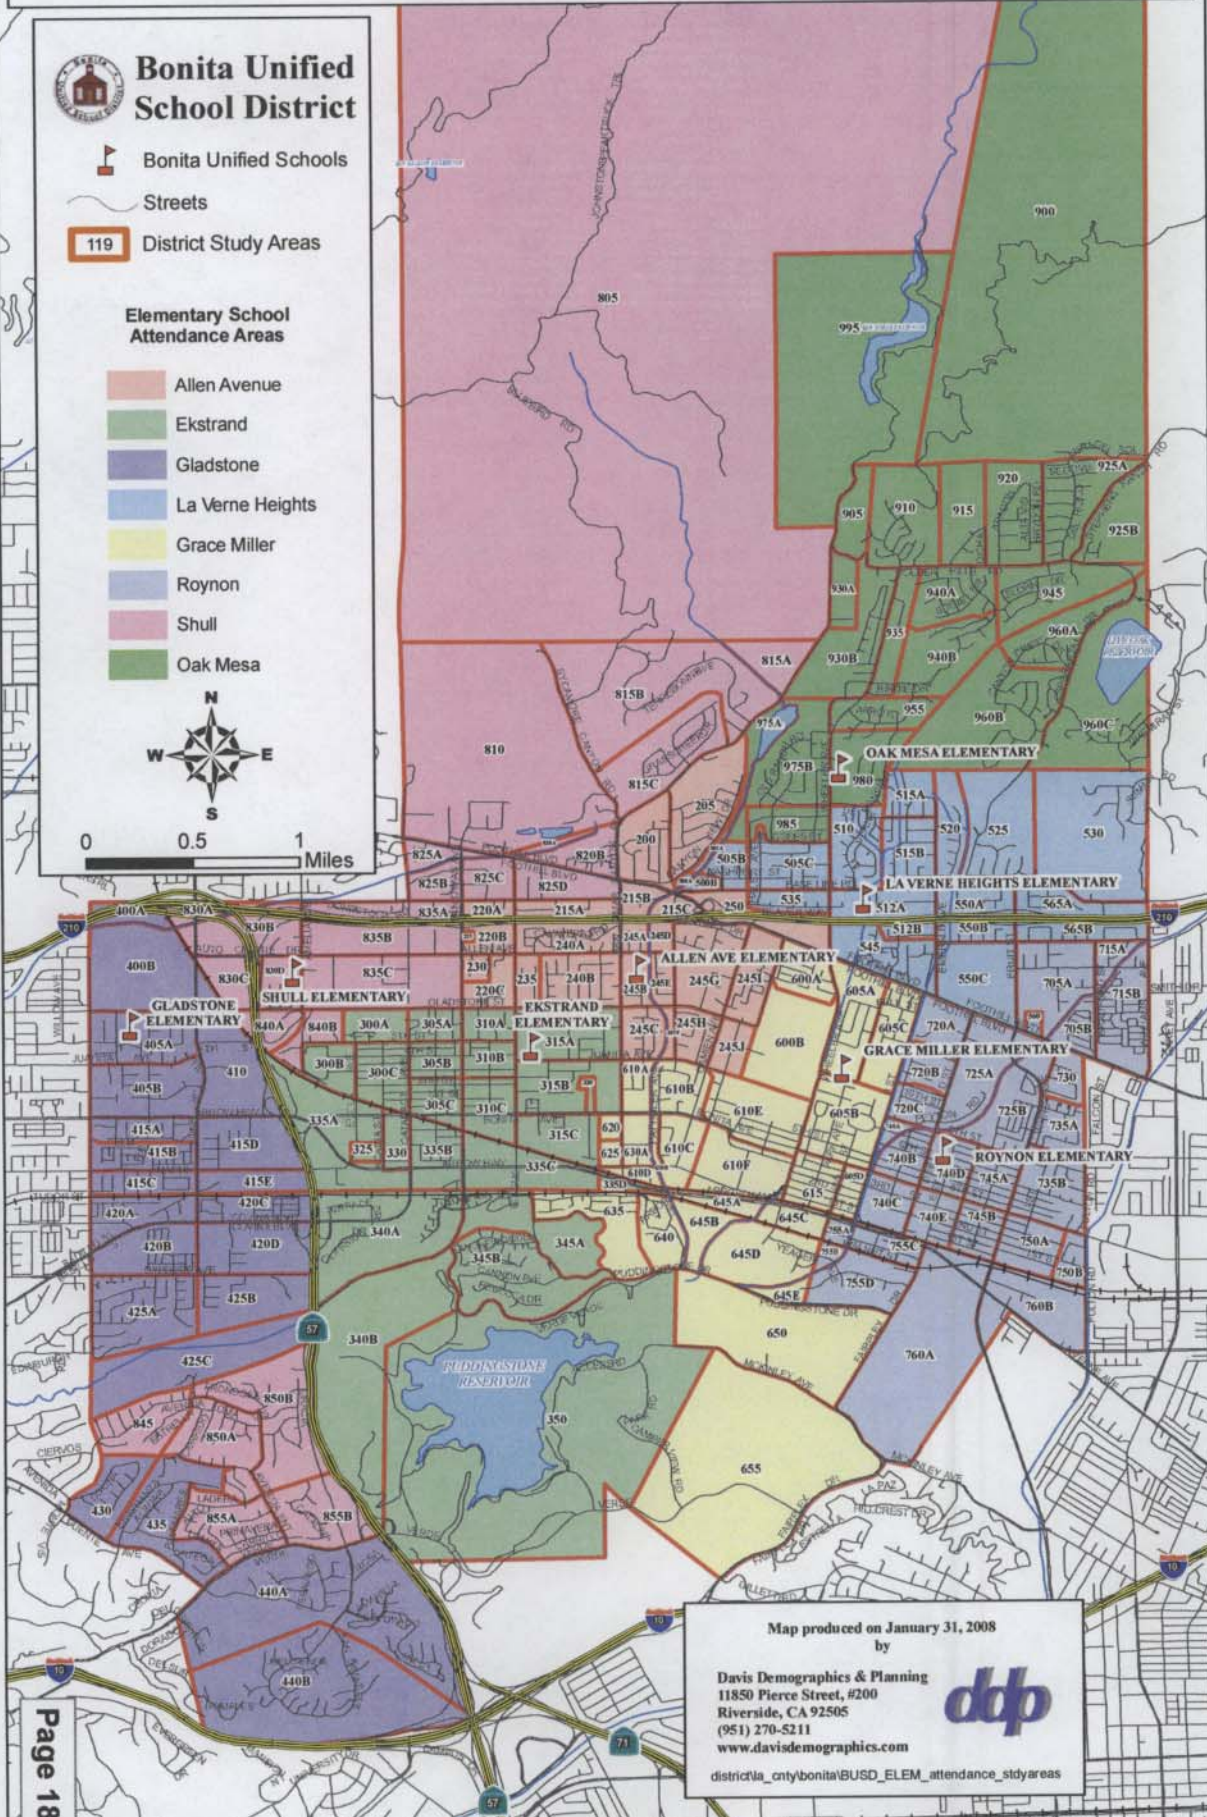

# ELEMENTARY SCHOOL ATTENDANCE AREAS AND STUDY AREAS

**Bonita Unified School District**

Bonita Unified Schools

Streets

119 District Study Areas

**Elementary School Attendance Areas**

- Allen Avenue
- Ekstrand
- Gladstone
- La Verne Heights
- Grace Miller
- Roynon
- Shull
- Oak Mesa

0 0.5 1 Miles

Map produced on January 31, 2008  
by

Davis Demographics & Planning  
11850 Pierce Street, #200  
Riverside, CA 92505  
(951) 270-5211  
www.davisdemographics.com

district\ca\bonita\BUSD\_ELEM\_attendance\_stdyareas