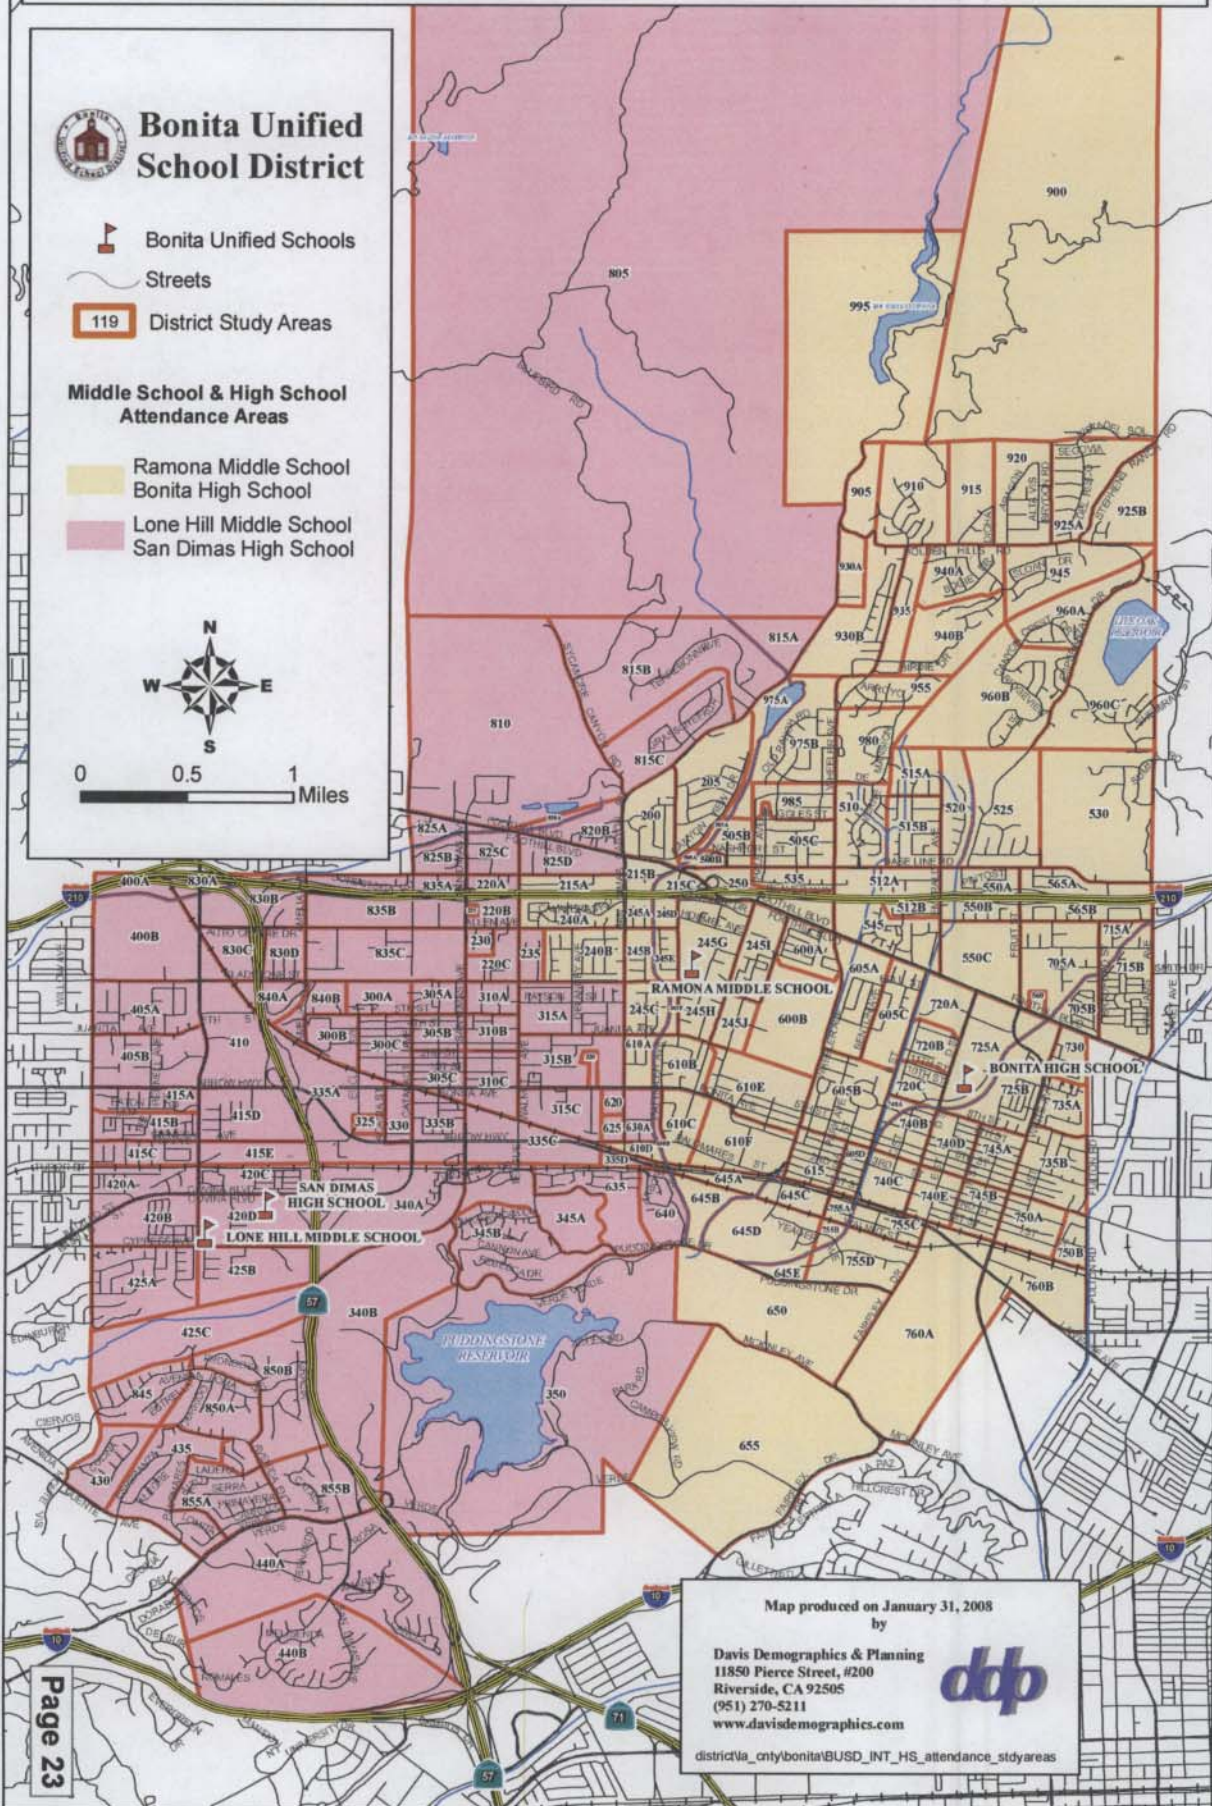

# MIDDLE AND HIGH SCHOOL ATTENDANCE AREAS AND STUDY AREAS

**Bonita Unified School District**

- Bonita Unified Schools
- Streets
- 119 District Study Areas

**Middle School & High School Attendance Areas**

- Ramona Middle School  
Bonita High School
- Lone Hill Middle School  
San Dimas High School

0 0.5 1 Miles

Map produced on January 31, 2008  
by

Davis Demographics & Planning  
11850 Pierce Street, #200  
Riverside, CA 92505  
(951) 270-5211  
www.davisdemographics.com

district\va\_cnty\bonita\BUSD\_INT\_HS\_attendance\_stdyareas